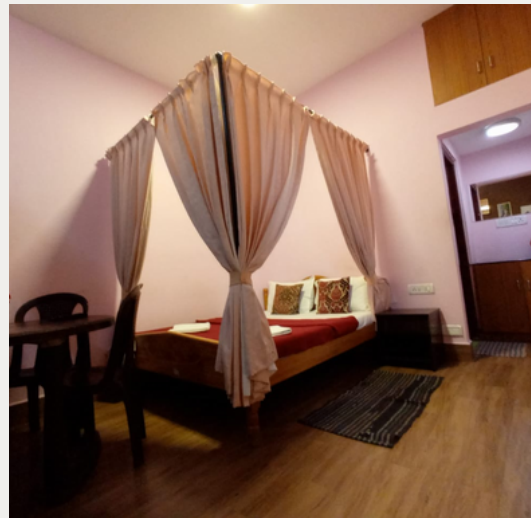

B's Hive Hospitality

A Bungalow with 4 Independent bedrooms

Room type - The Knot

(Other Room Types - The Tribe, The Terrace and The Interconnected Room)

The Knot

The Property

1.5 kms from the bus stand /Lake / Market

The Knot

The Knot

Private Terrace

The Knot

Other Room Types

The Tribe

Suitable for 4 Adults

Interconnected Room